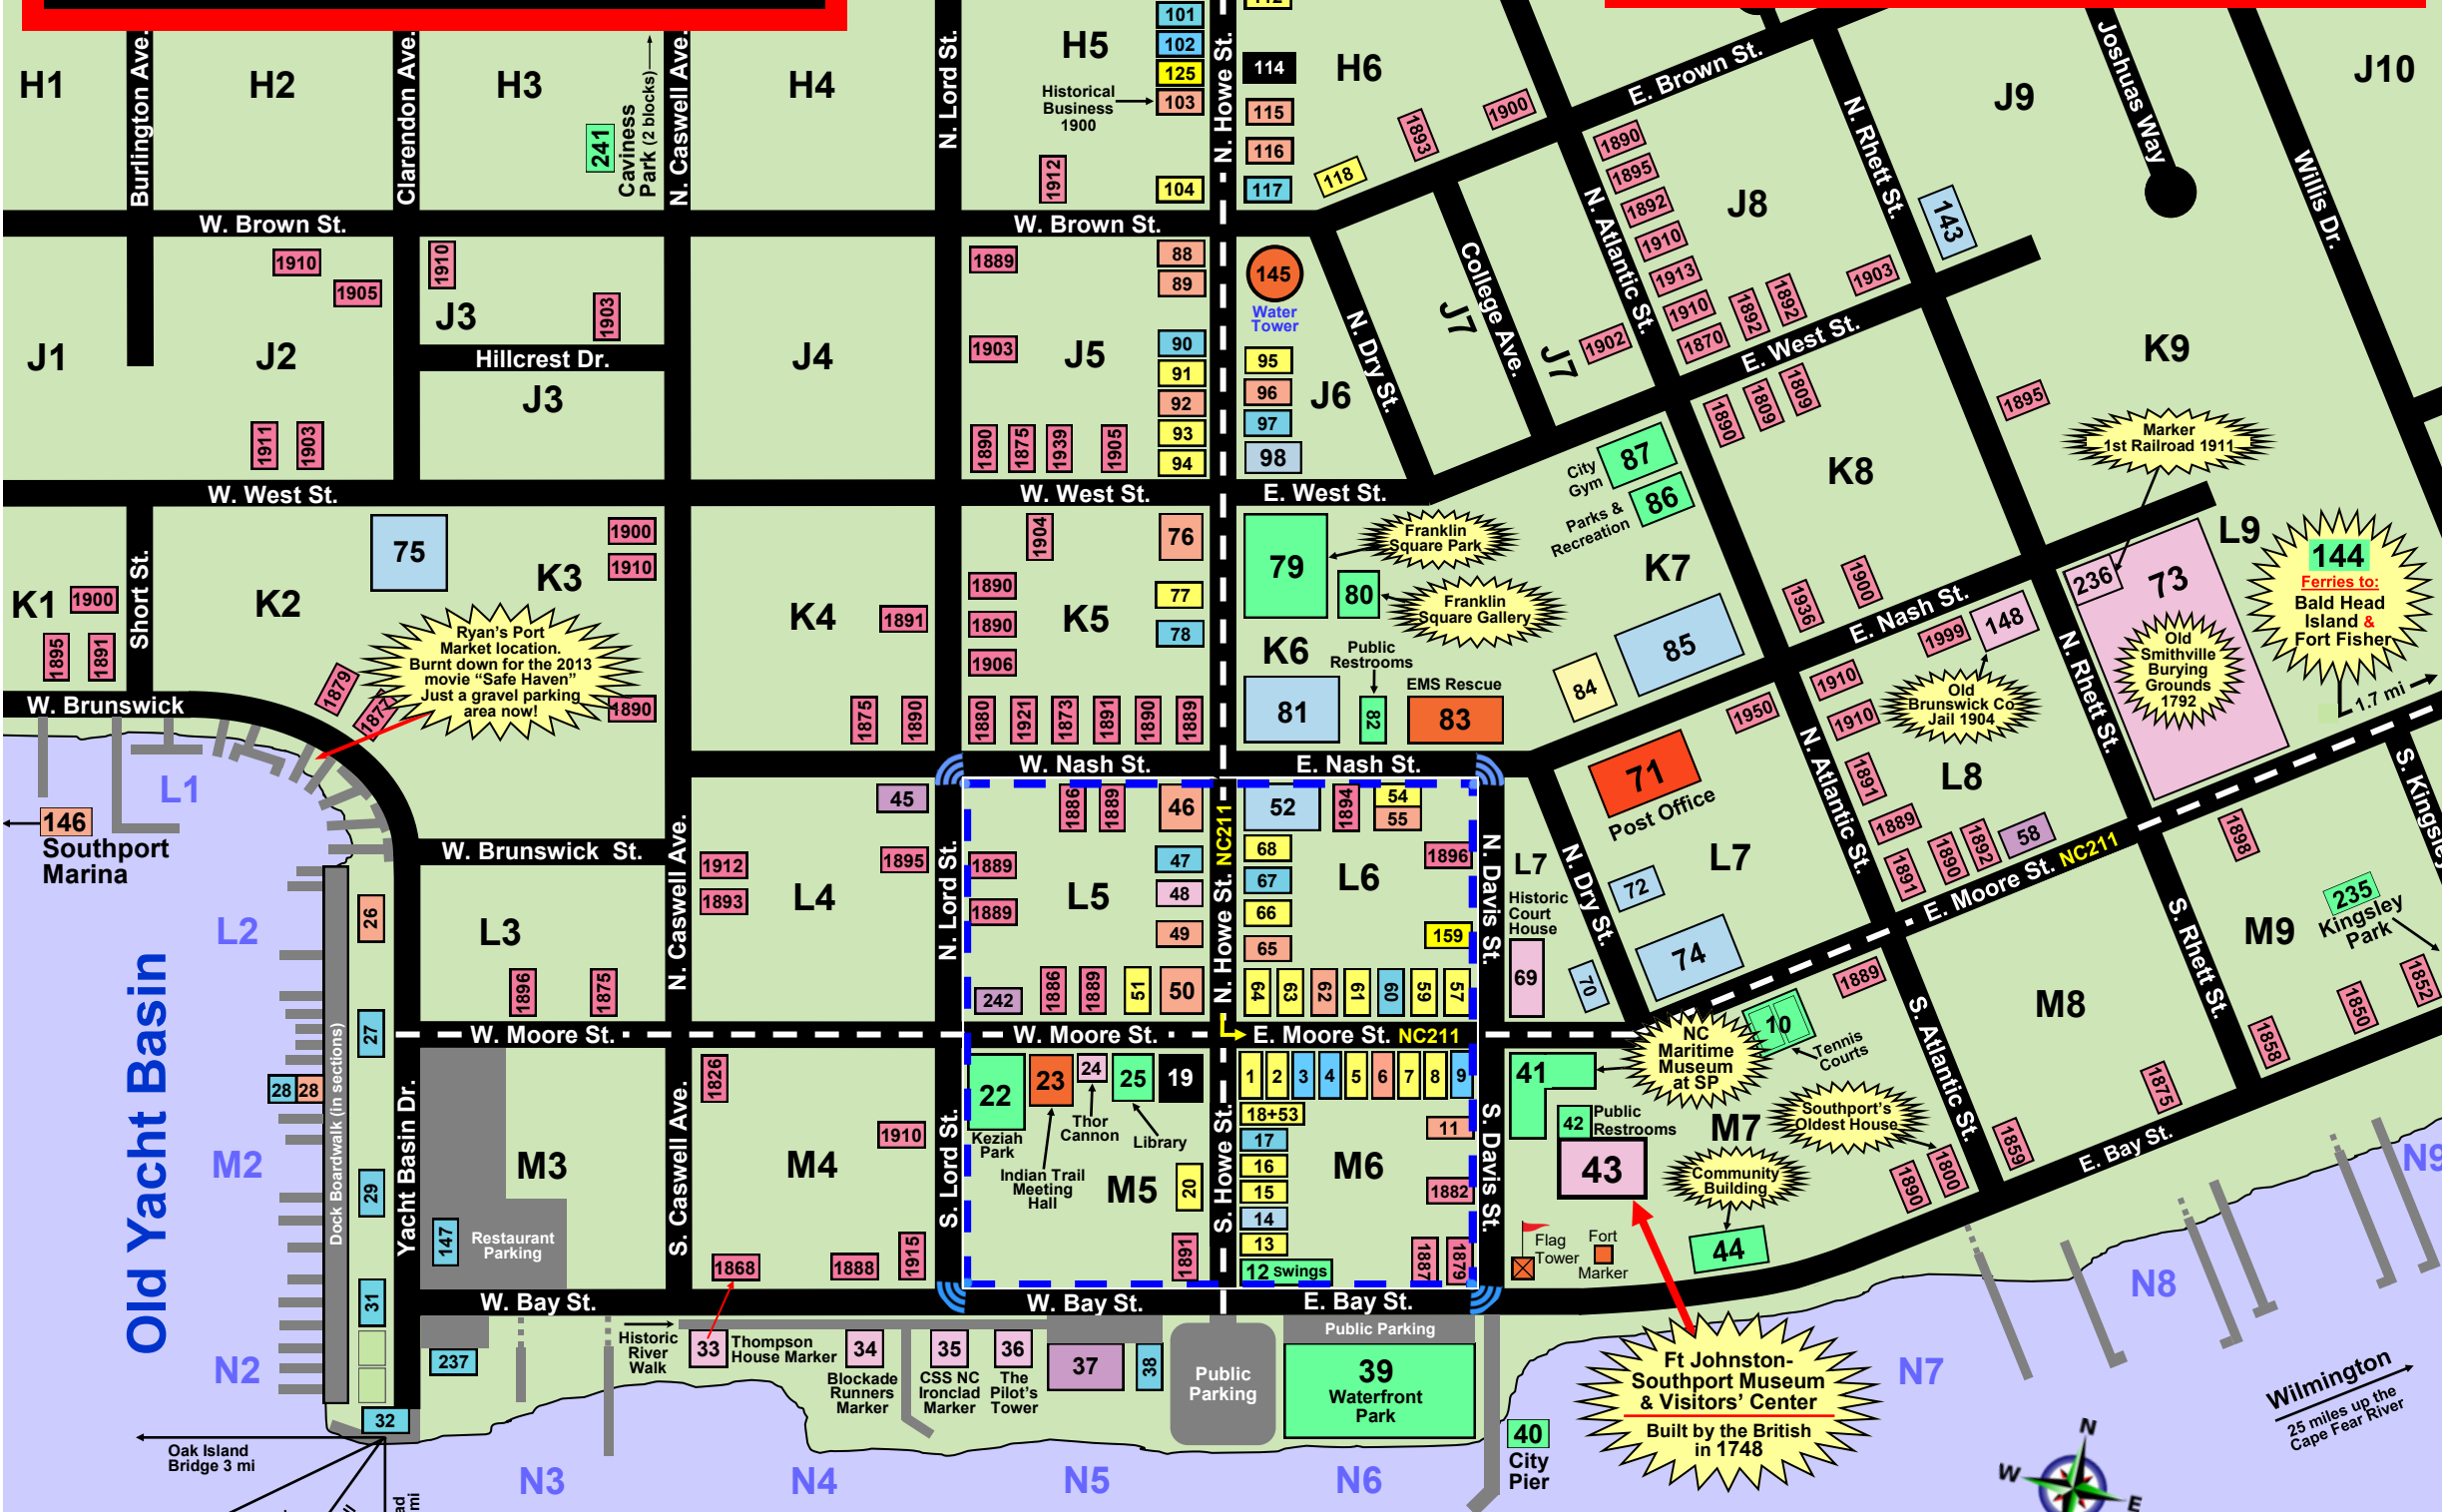

Cape Fear River and Intracoastal Waterway